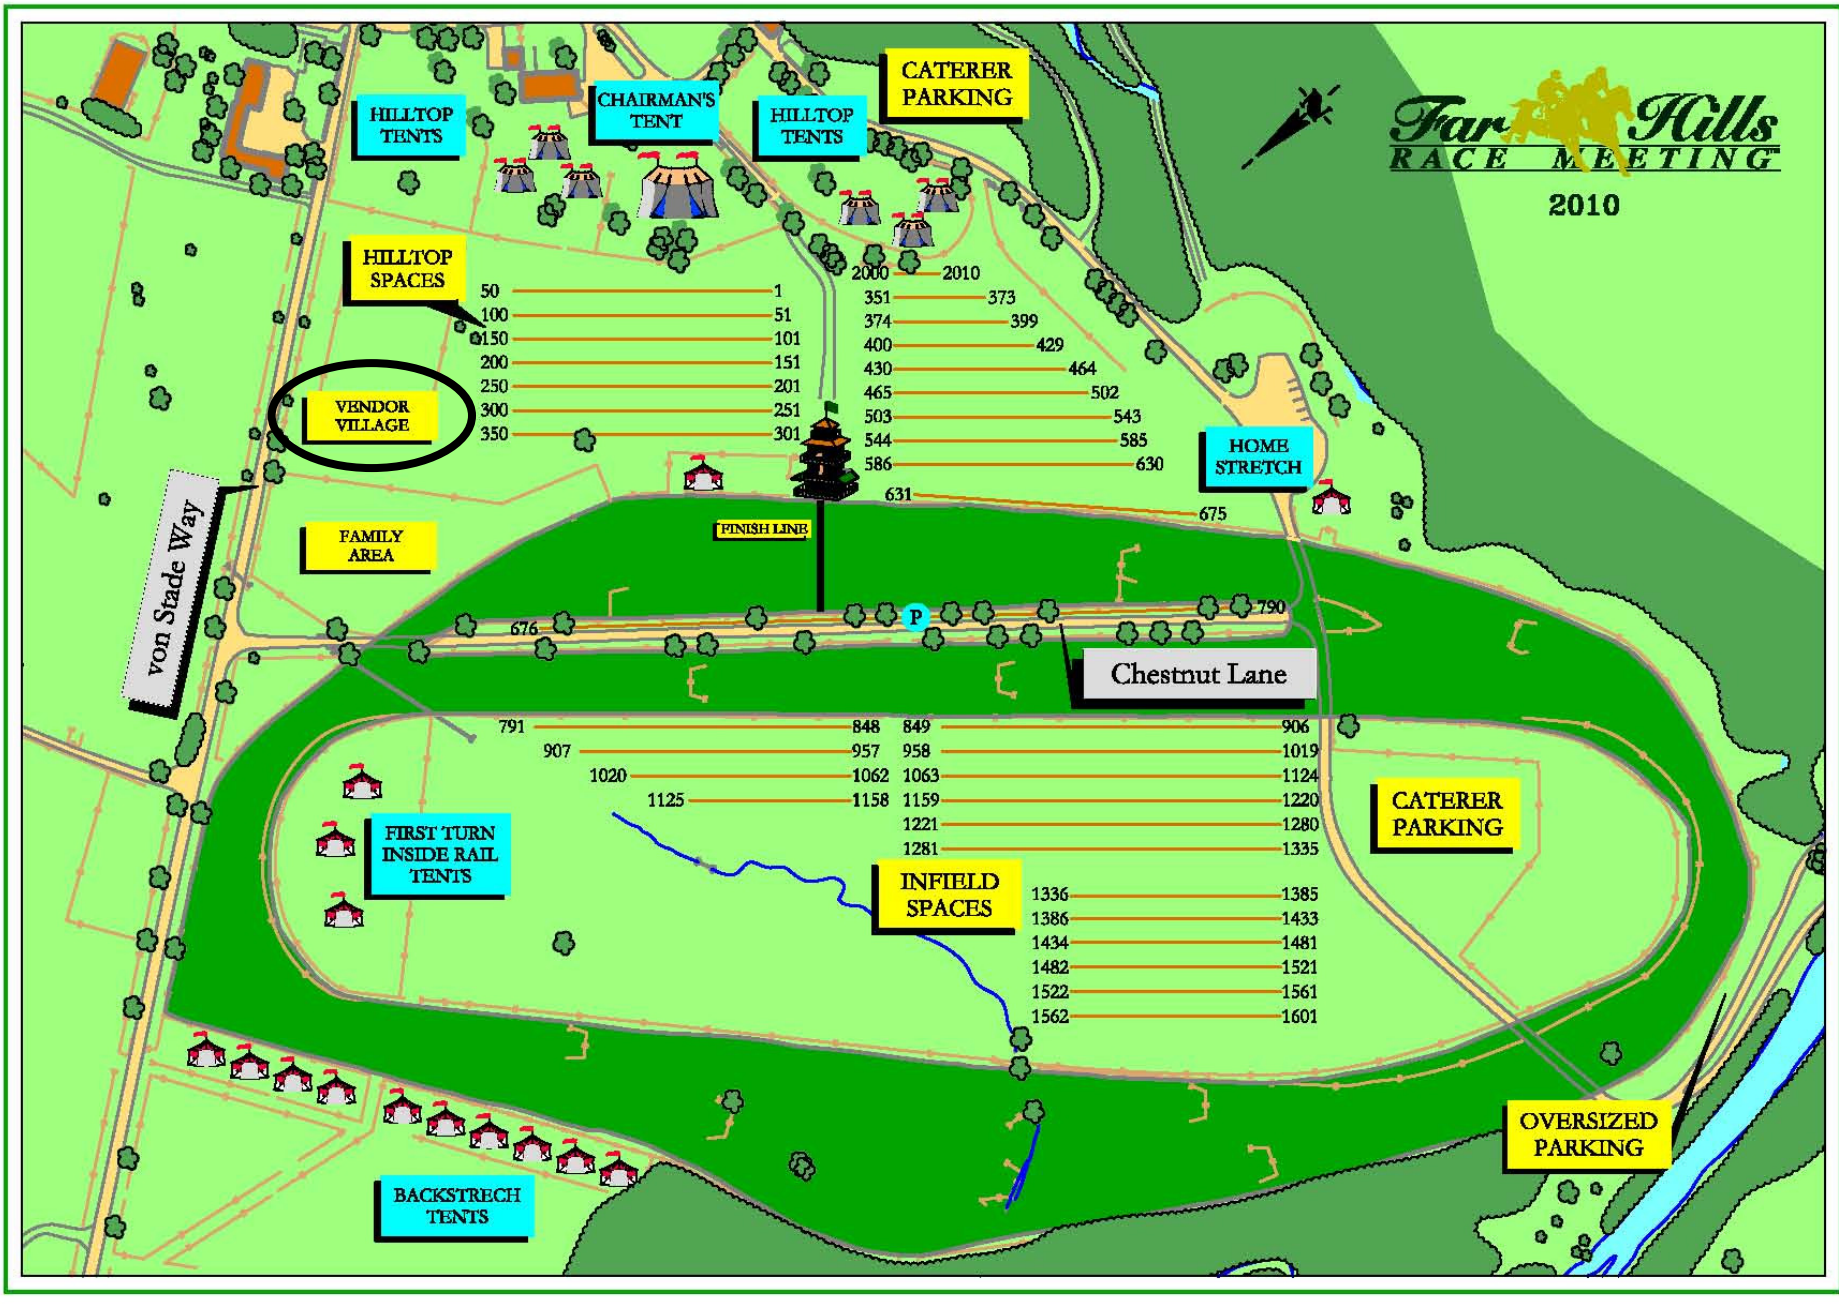

Far Hills RACE MEETING

2010

HILLTOP TENTS

CHAIRMAN'S TENT

HILLTOP TENTS

CATERER PARKING

HILLTOP SPACES

VENDOR VILLAGE

FAMILY AREA

von Stade Way

FINISH LINE

HOME STRETCH

Chestnut Lane

FIRST TURN INSIDE RAIL TENTS

INFIELD SPACES

CATERER PARKING

BACKSTRECH TENTS

OVERSIZED PARKING